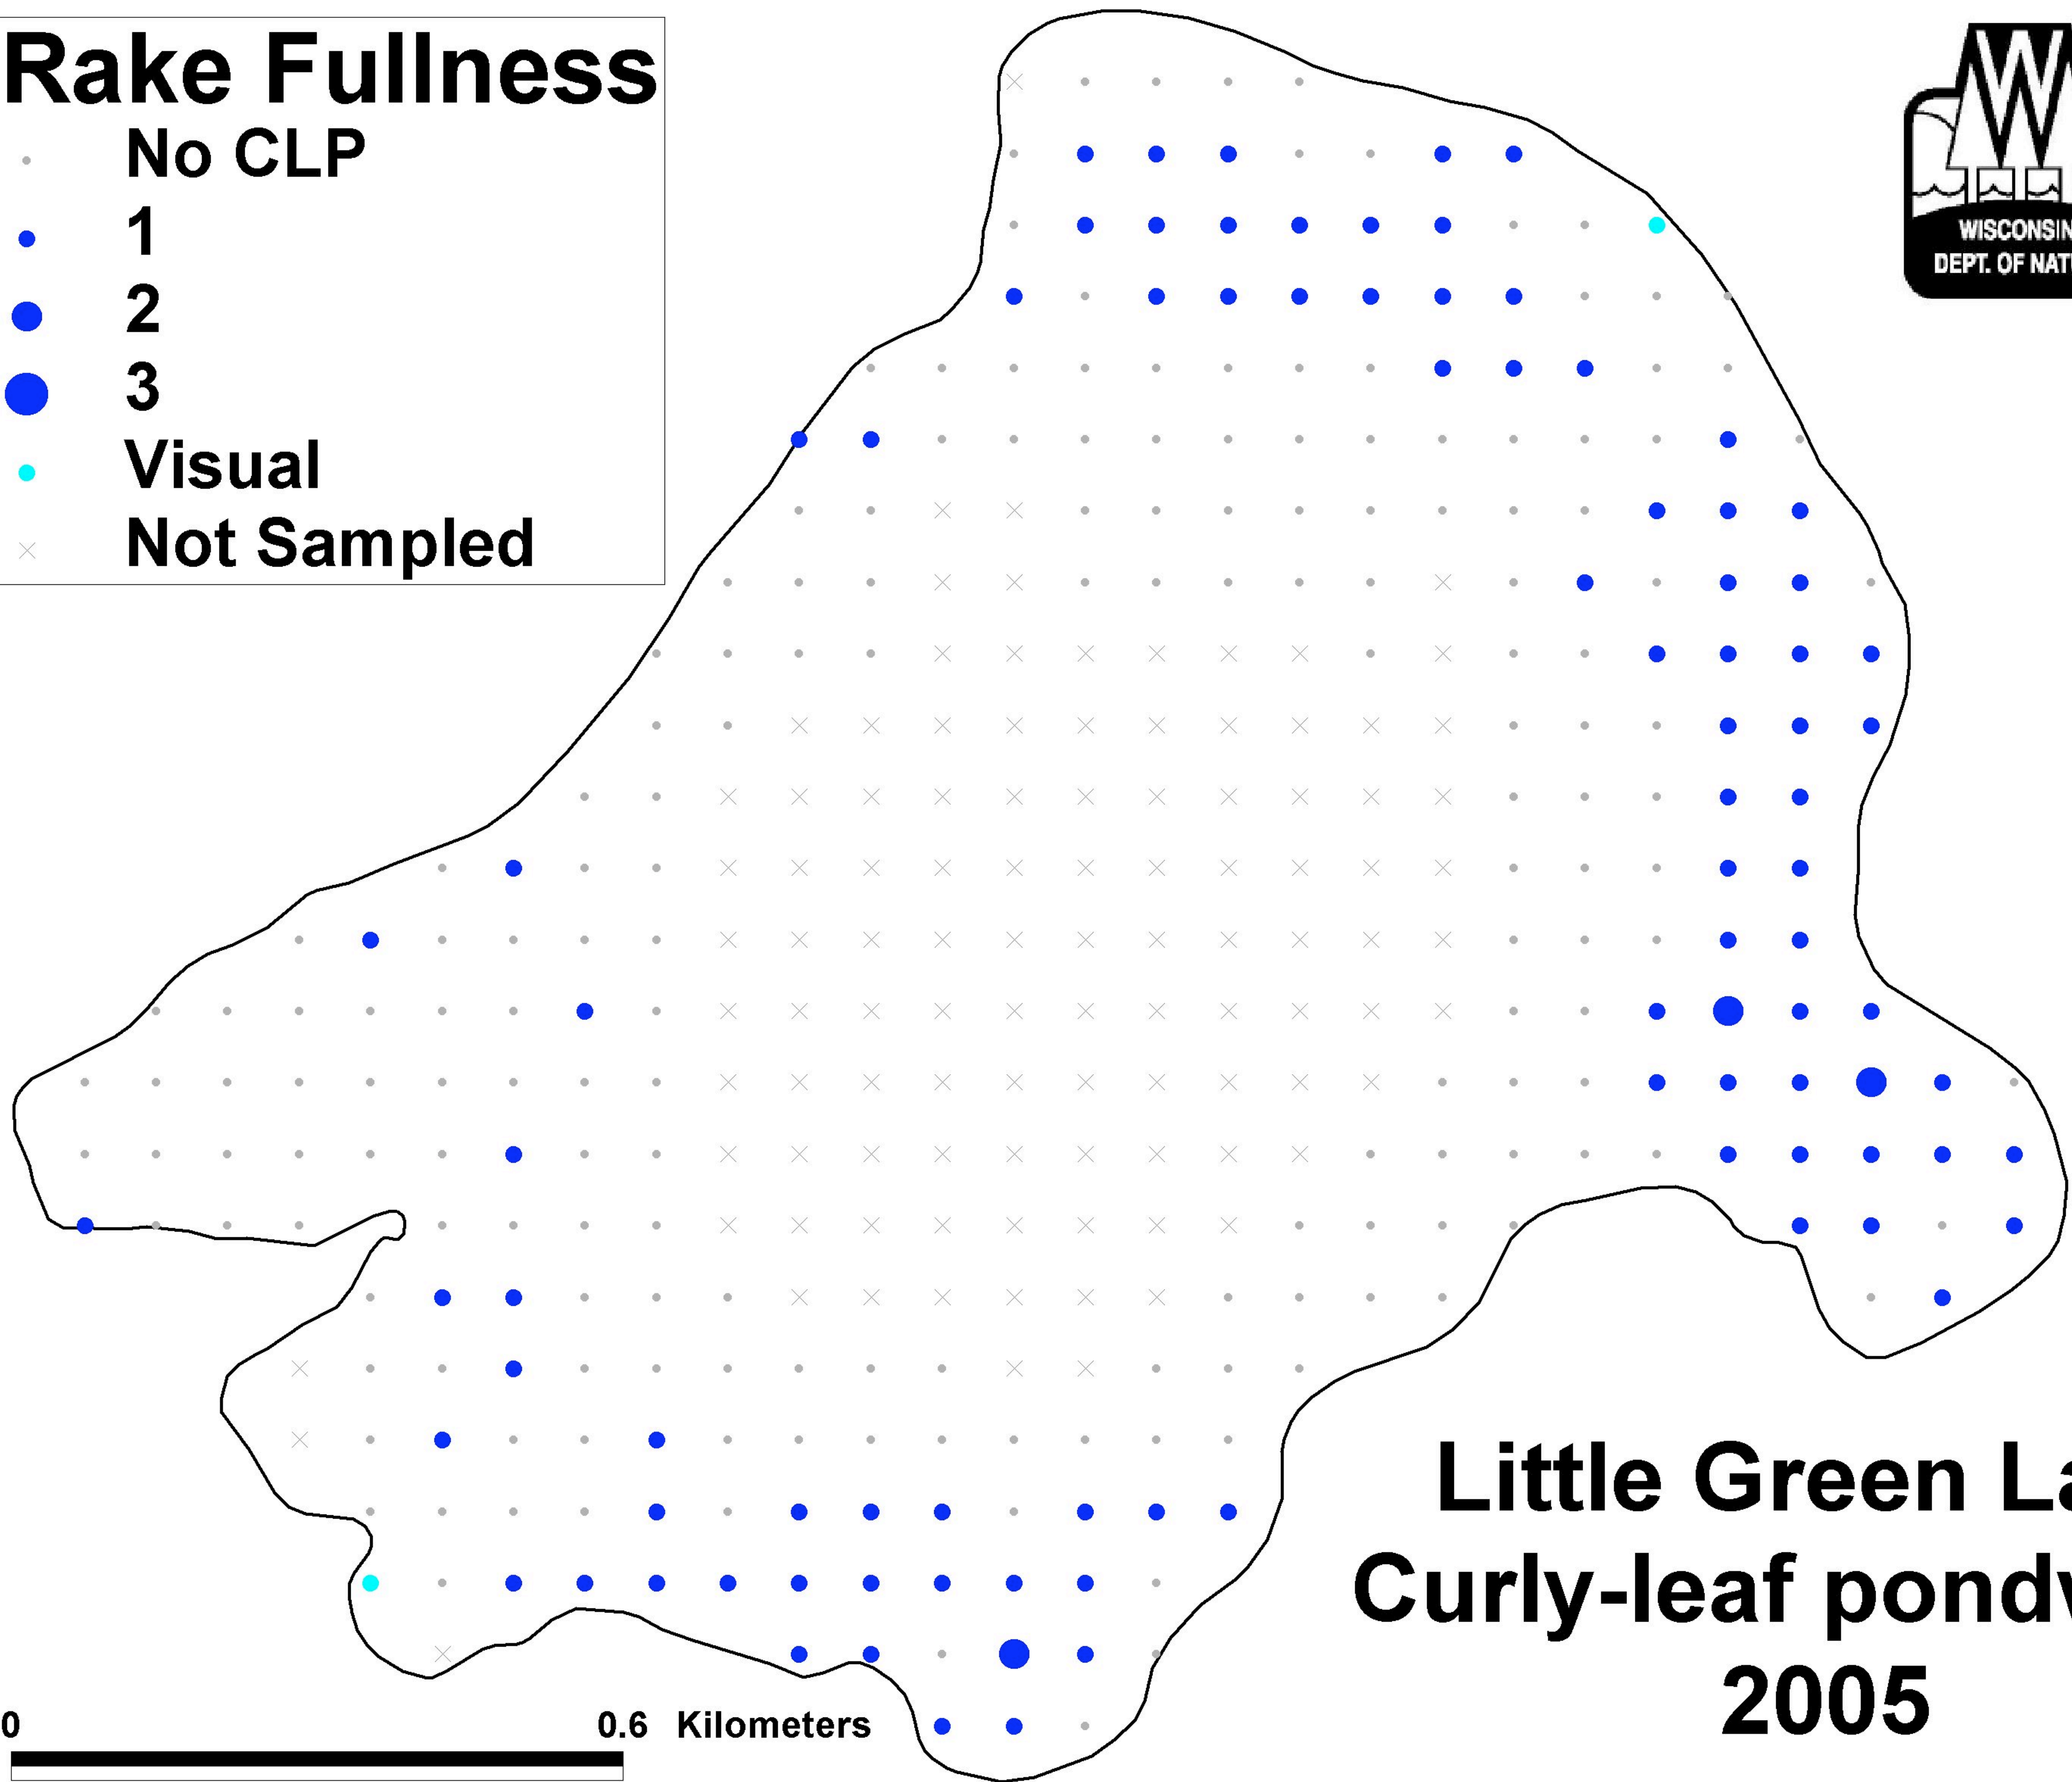

Rake Fullness

- No CLP
- 1
- 2
- 3
- Visual
- × Not Sampled

Little Green Lake Curly-leaf pondweed 2005

0 0.6 Kilometers